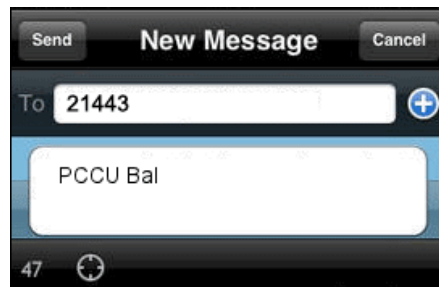

Clip and Save for future reference.

People's Community Federal Credit Union Short Code: 21443		
Command	Function	Description
bal	Balance	Available balance for all accounts
hist	History	Recent transactions by account
cmd	Command	List all available commands
help	Help	Email address & phone number for assistance
stop	Stop	Unregister mobile device

EXAMPLE:

Send bal command to obtain available balance of your accounts.

Receive available balance as requested using the bal command.